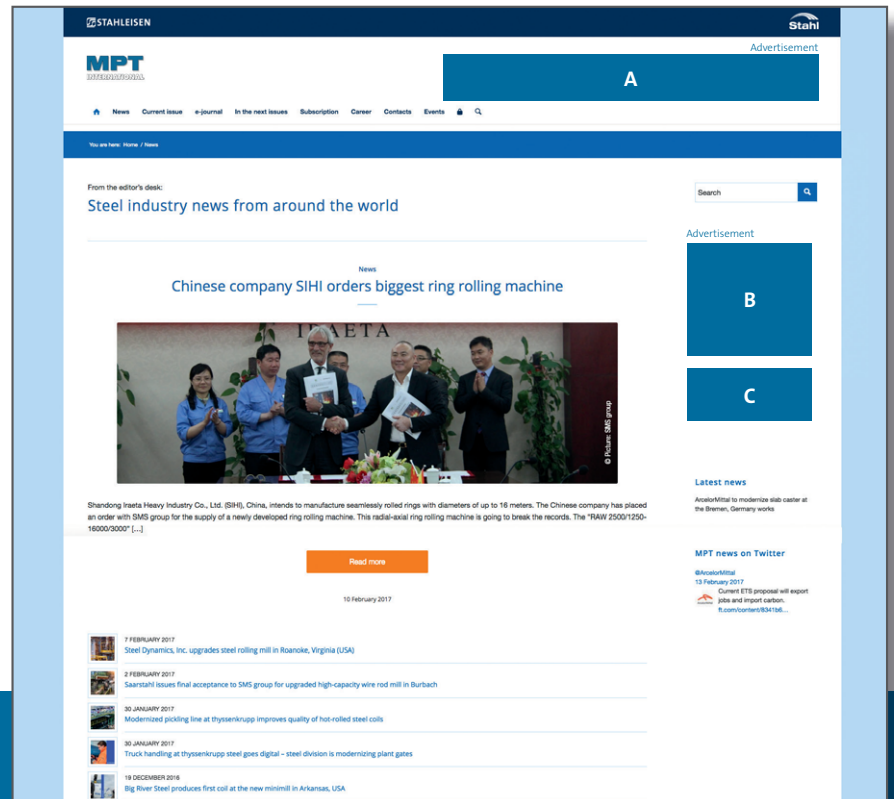

Our online banner

Placement on subpages

A **Leaderboard** (Start page + subordinate pages)

In rotation sequence
Format: 728 x 90 px
Rate: 990,00 €/per month

B **Medium Rectangle** (all subordinate pages)

In rotation sequence
Format: 300 x 250 px
Rate: 298,00 €/per month

C **Content Ad** (all subordinate pages)

In rotation sequence
Format: 234 x 60 px
Rate: 298,00 €/per month